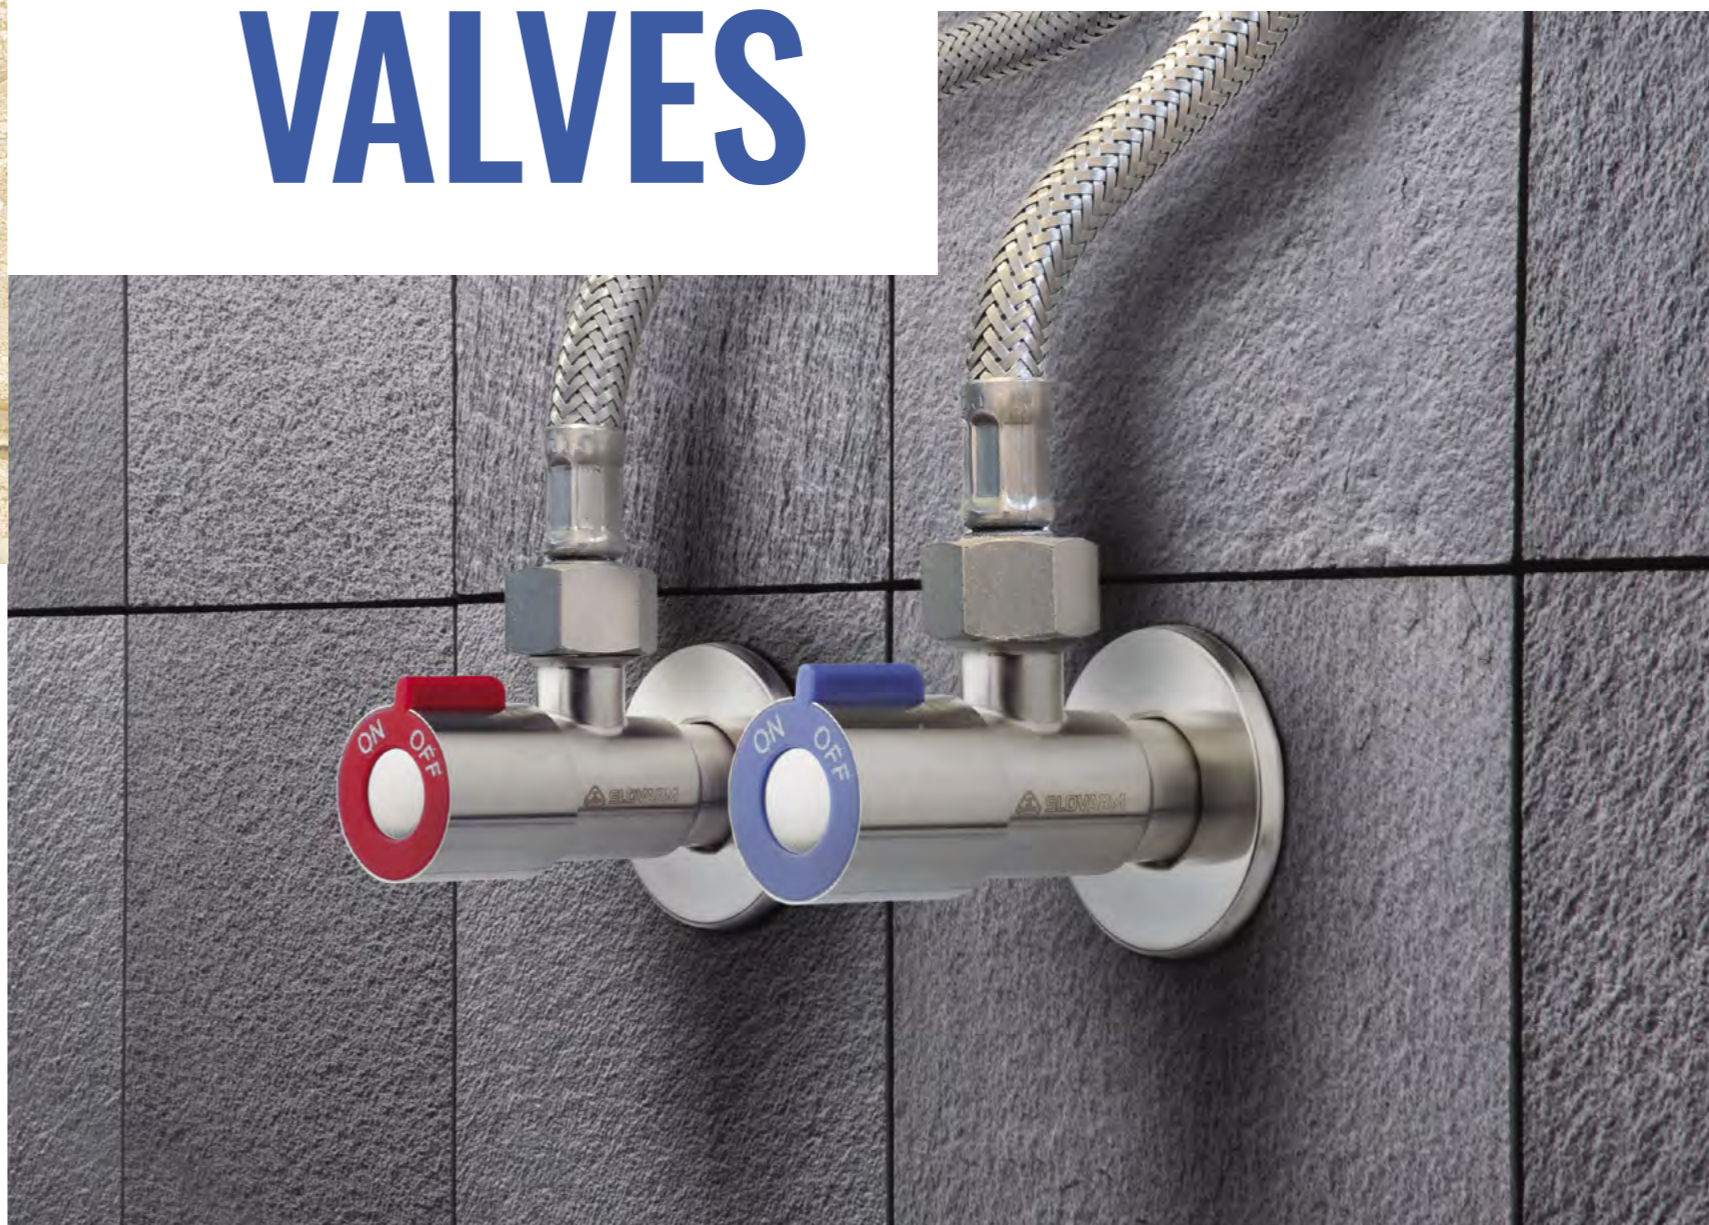

P-970KS DN32

P-970KS DN32\_B

Don't mess it up. When you've already spent so much time designing your bathroom, choose a nice, high-quality trap for it too. Sink valves without a waste valve and all-metal waste valves with the CLICK-CLACK system will be the proverbial icing on the cake in your bathroom.

# CORNER VALVES

**TE-66N**

**TE-66N.1**

Stainless steel corner valves with ceramic tops are characterised by long life and modern, timeless design. As well as being a joy to look at, they are used to connect single-hole taps, tank flushers and shut off the flow in drinking and domestic water distribution. The TE-66N variant is sold as a set.